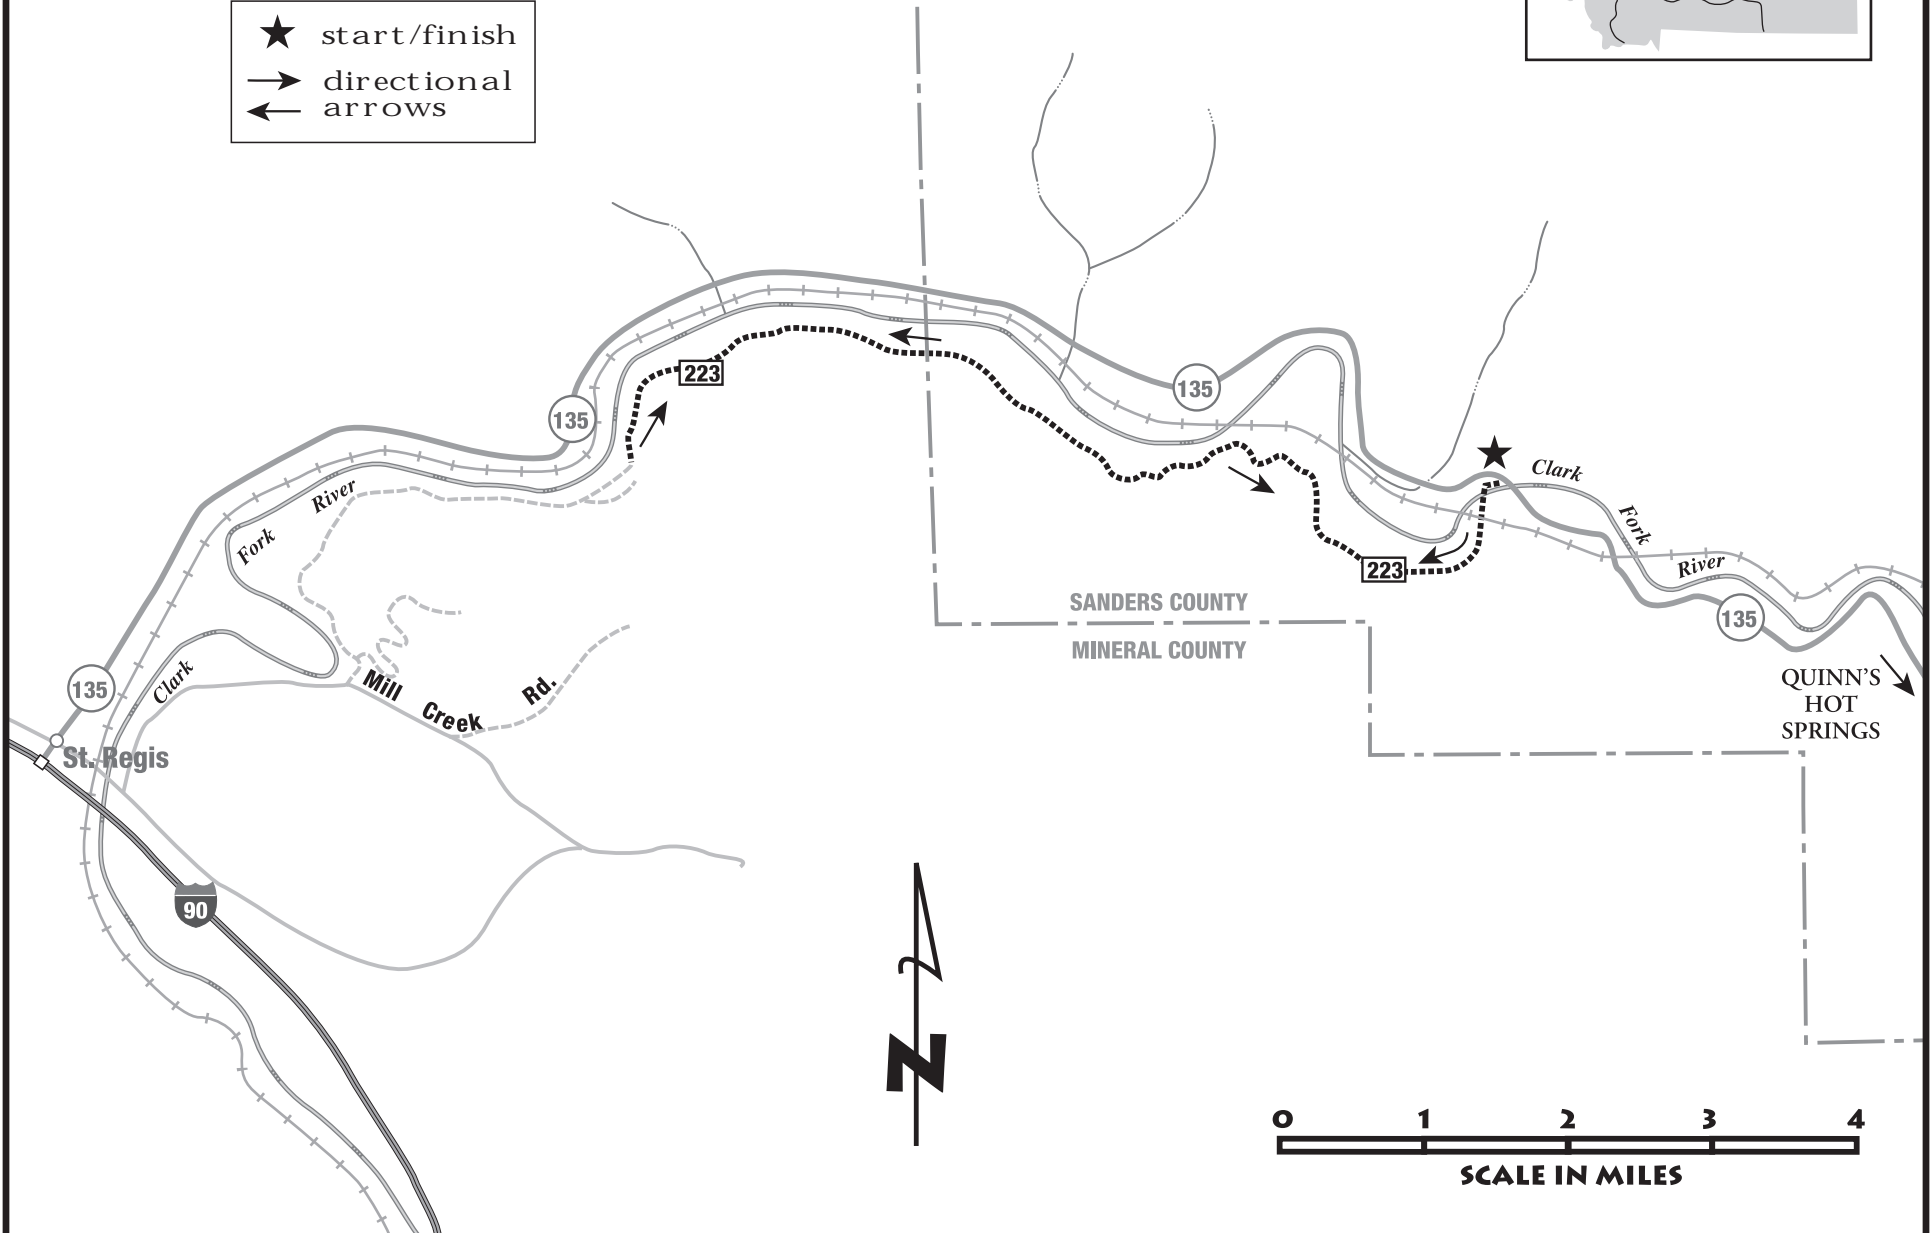

CLARK FORK RIVER TRAIL 223

- ★ start/finish
- directional arrows
- ← arrows

QUINN'S HOT SPRINGS

SCALE IN MILES