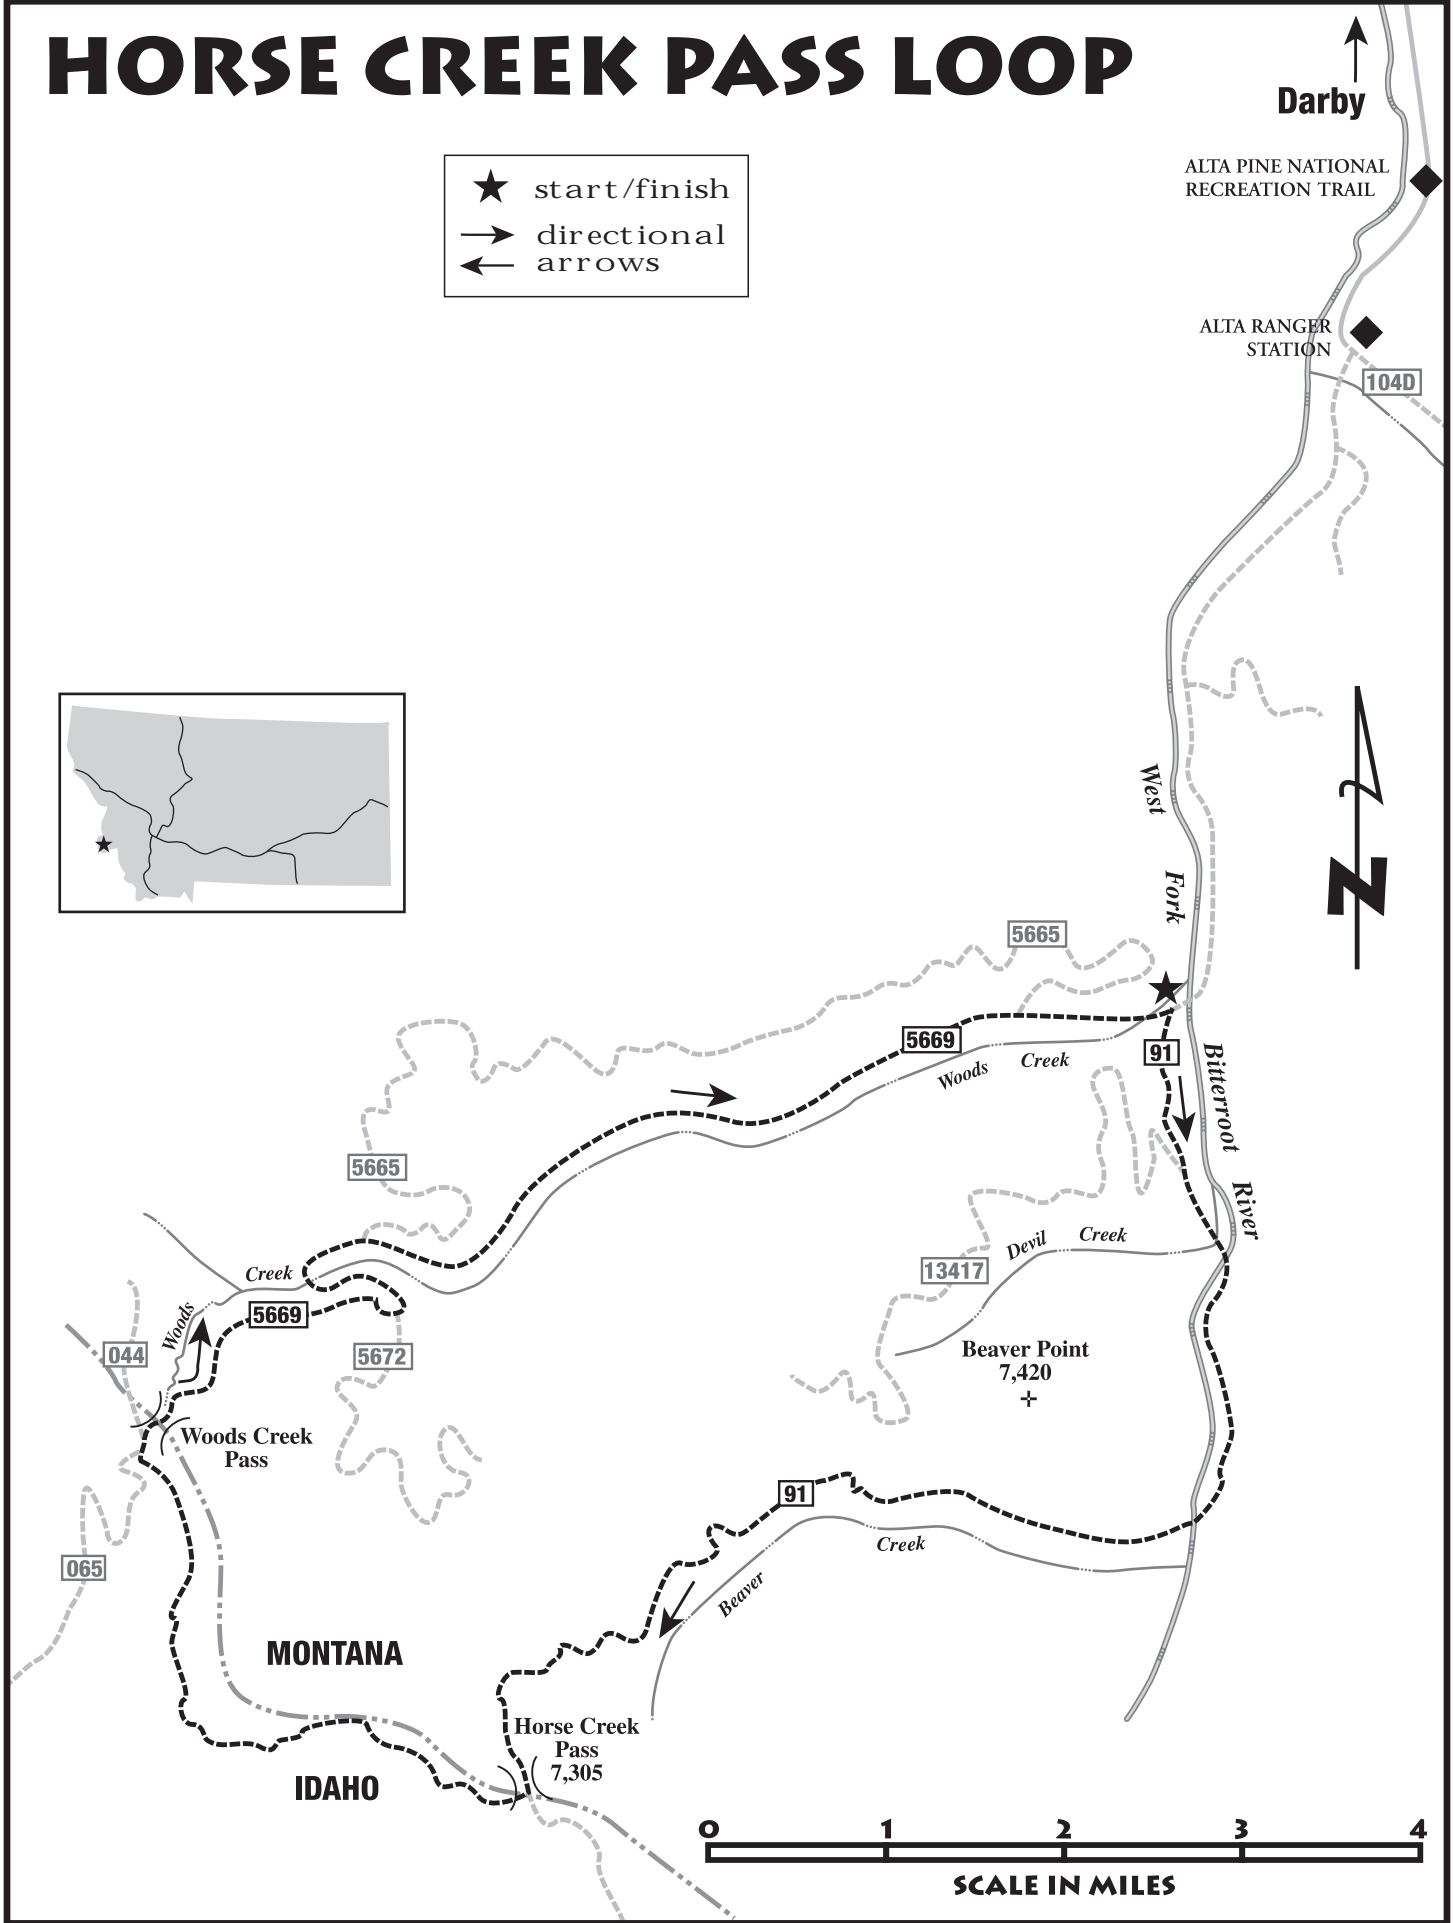

# HORSE CREEK PASS LOOP

- ★ start/finish
- directional arrows
- ← arrows

Darby

ALTA PINE NATIONAL RECREATION TRAIL

ALTA RANGER STATION

104D

SCALE IN MILES